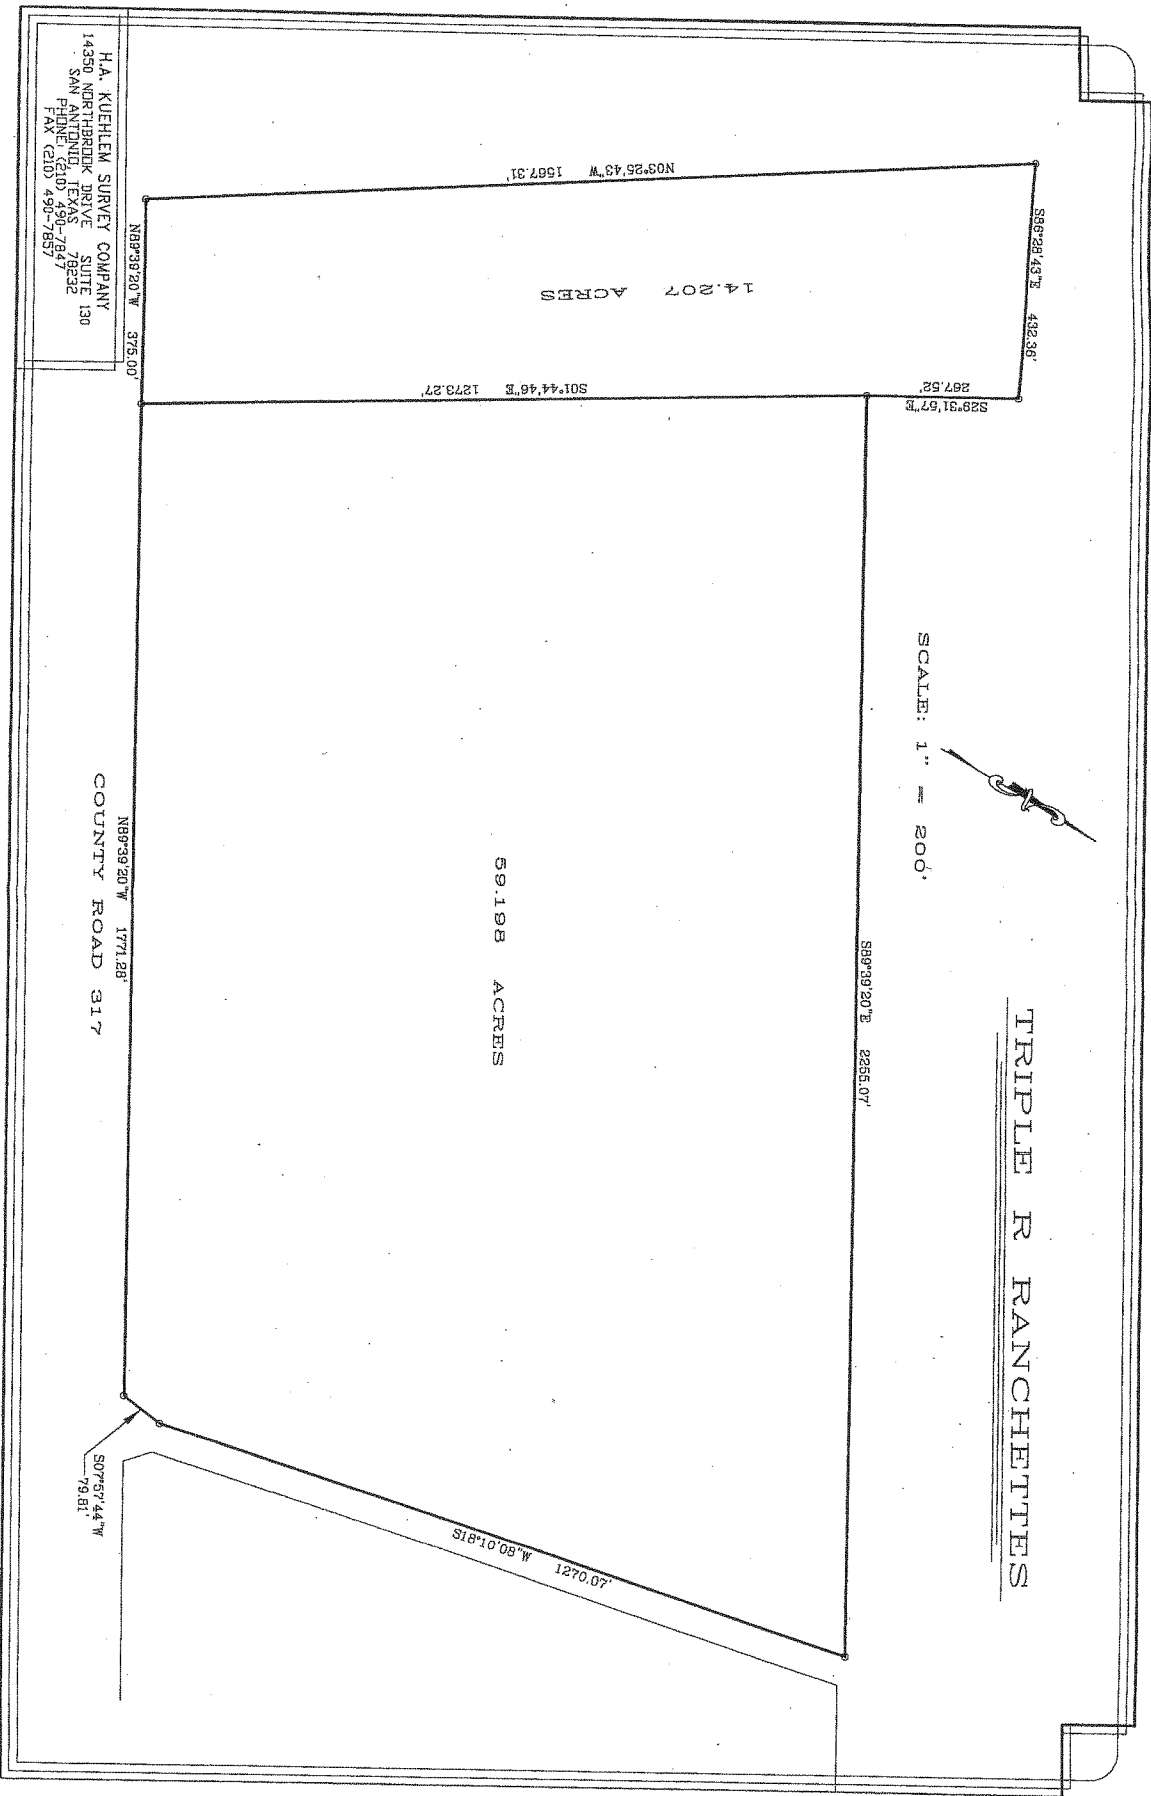

TRIPLE R RANCHETTES

SCALE: 1" = 200'

H.A. KUEHLEM SURVEY COMPANY
14350 NORTHERBROOK DRIVE SUITE 130
SAN ANTONIO, TEXAS 78232
PHONE (210) 490-7847
FAX (210) 490-7857

COUNTY ROAD 317