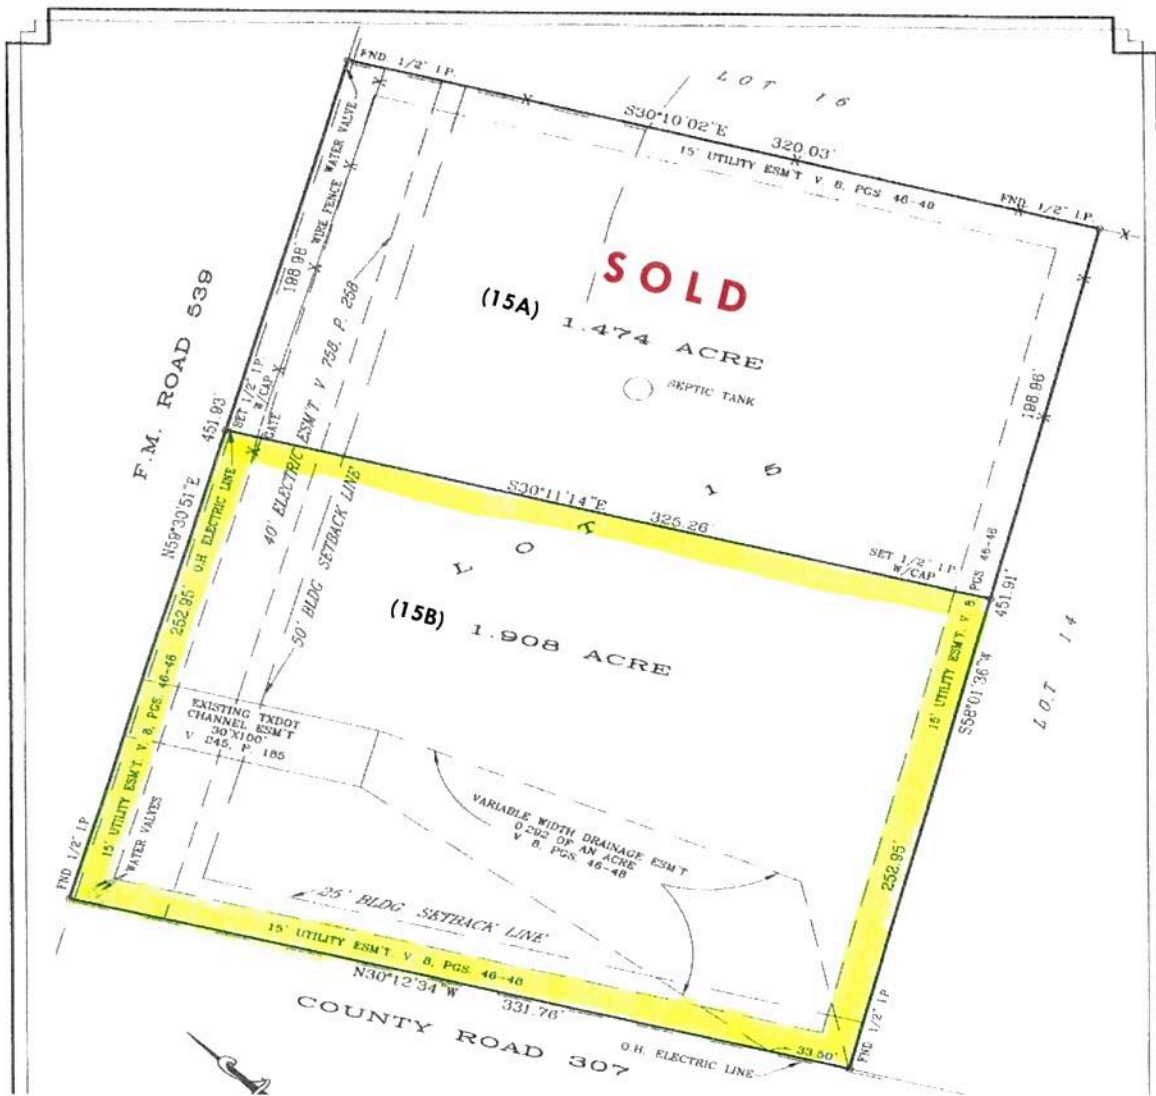

DOVE CROSSING

Acresage Homesites

1.908 Acres—Mobile Home O.K., partially wooded & cleared, partially fenced. Floresville I.S.D.

RPLAND.COM

Marketed by
ROSE PROPERTIES

210.648.6200

Email: will@rpland.com

Serving Wilson & Guadalupe Counties Since 1976

THIS INFORMATION BELIEVED ACCURATE BUT NOT WARRANTED

PRICES SUBJECT TO CHANGE WITHOUT NOTICE

121916